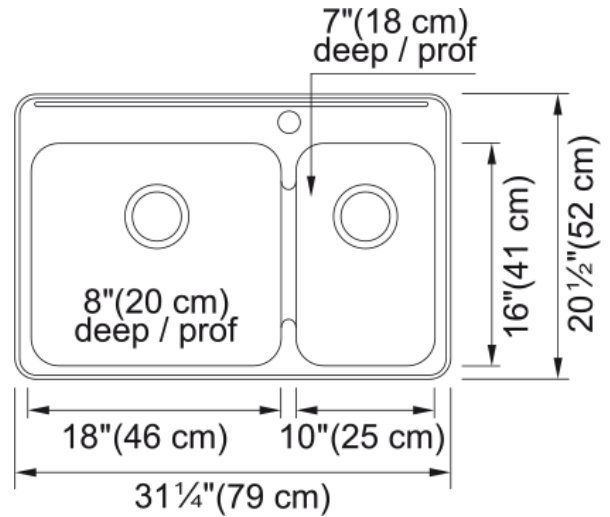

Steel Queen Drop In Sink QCLA2031R-8-1N | 101.0620.234

Technical Data

Aspect

Sink type	Sink
Type of material	Stainless steel
Number of bowls	1,5
Color	Steel
Surface finsh	Silk

Product Dimensions

Exterior size: right to left	20.512
Exterior size: front to back	31.22
Large bowl size: right to left	18
Large bowl size: front to back	16
Large bowl: depth	7.992
Small bowl size: right to left	10
Small bowl size: front to back	16
Small bowl: depth	7.008

Installation

Minimum cabinet size	30"
----------------------	-----

Product specifications

Installation type	Topmount / drop in
Drain hole	3 1/2"
Position of drainer	No drainer

Product identification

Product brand	Kindred
Collection	Steel Queen
Certified by	CSA